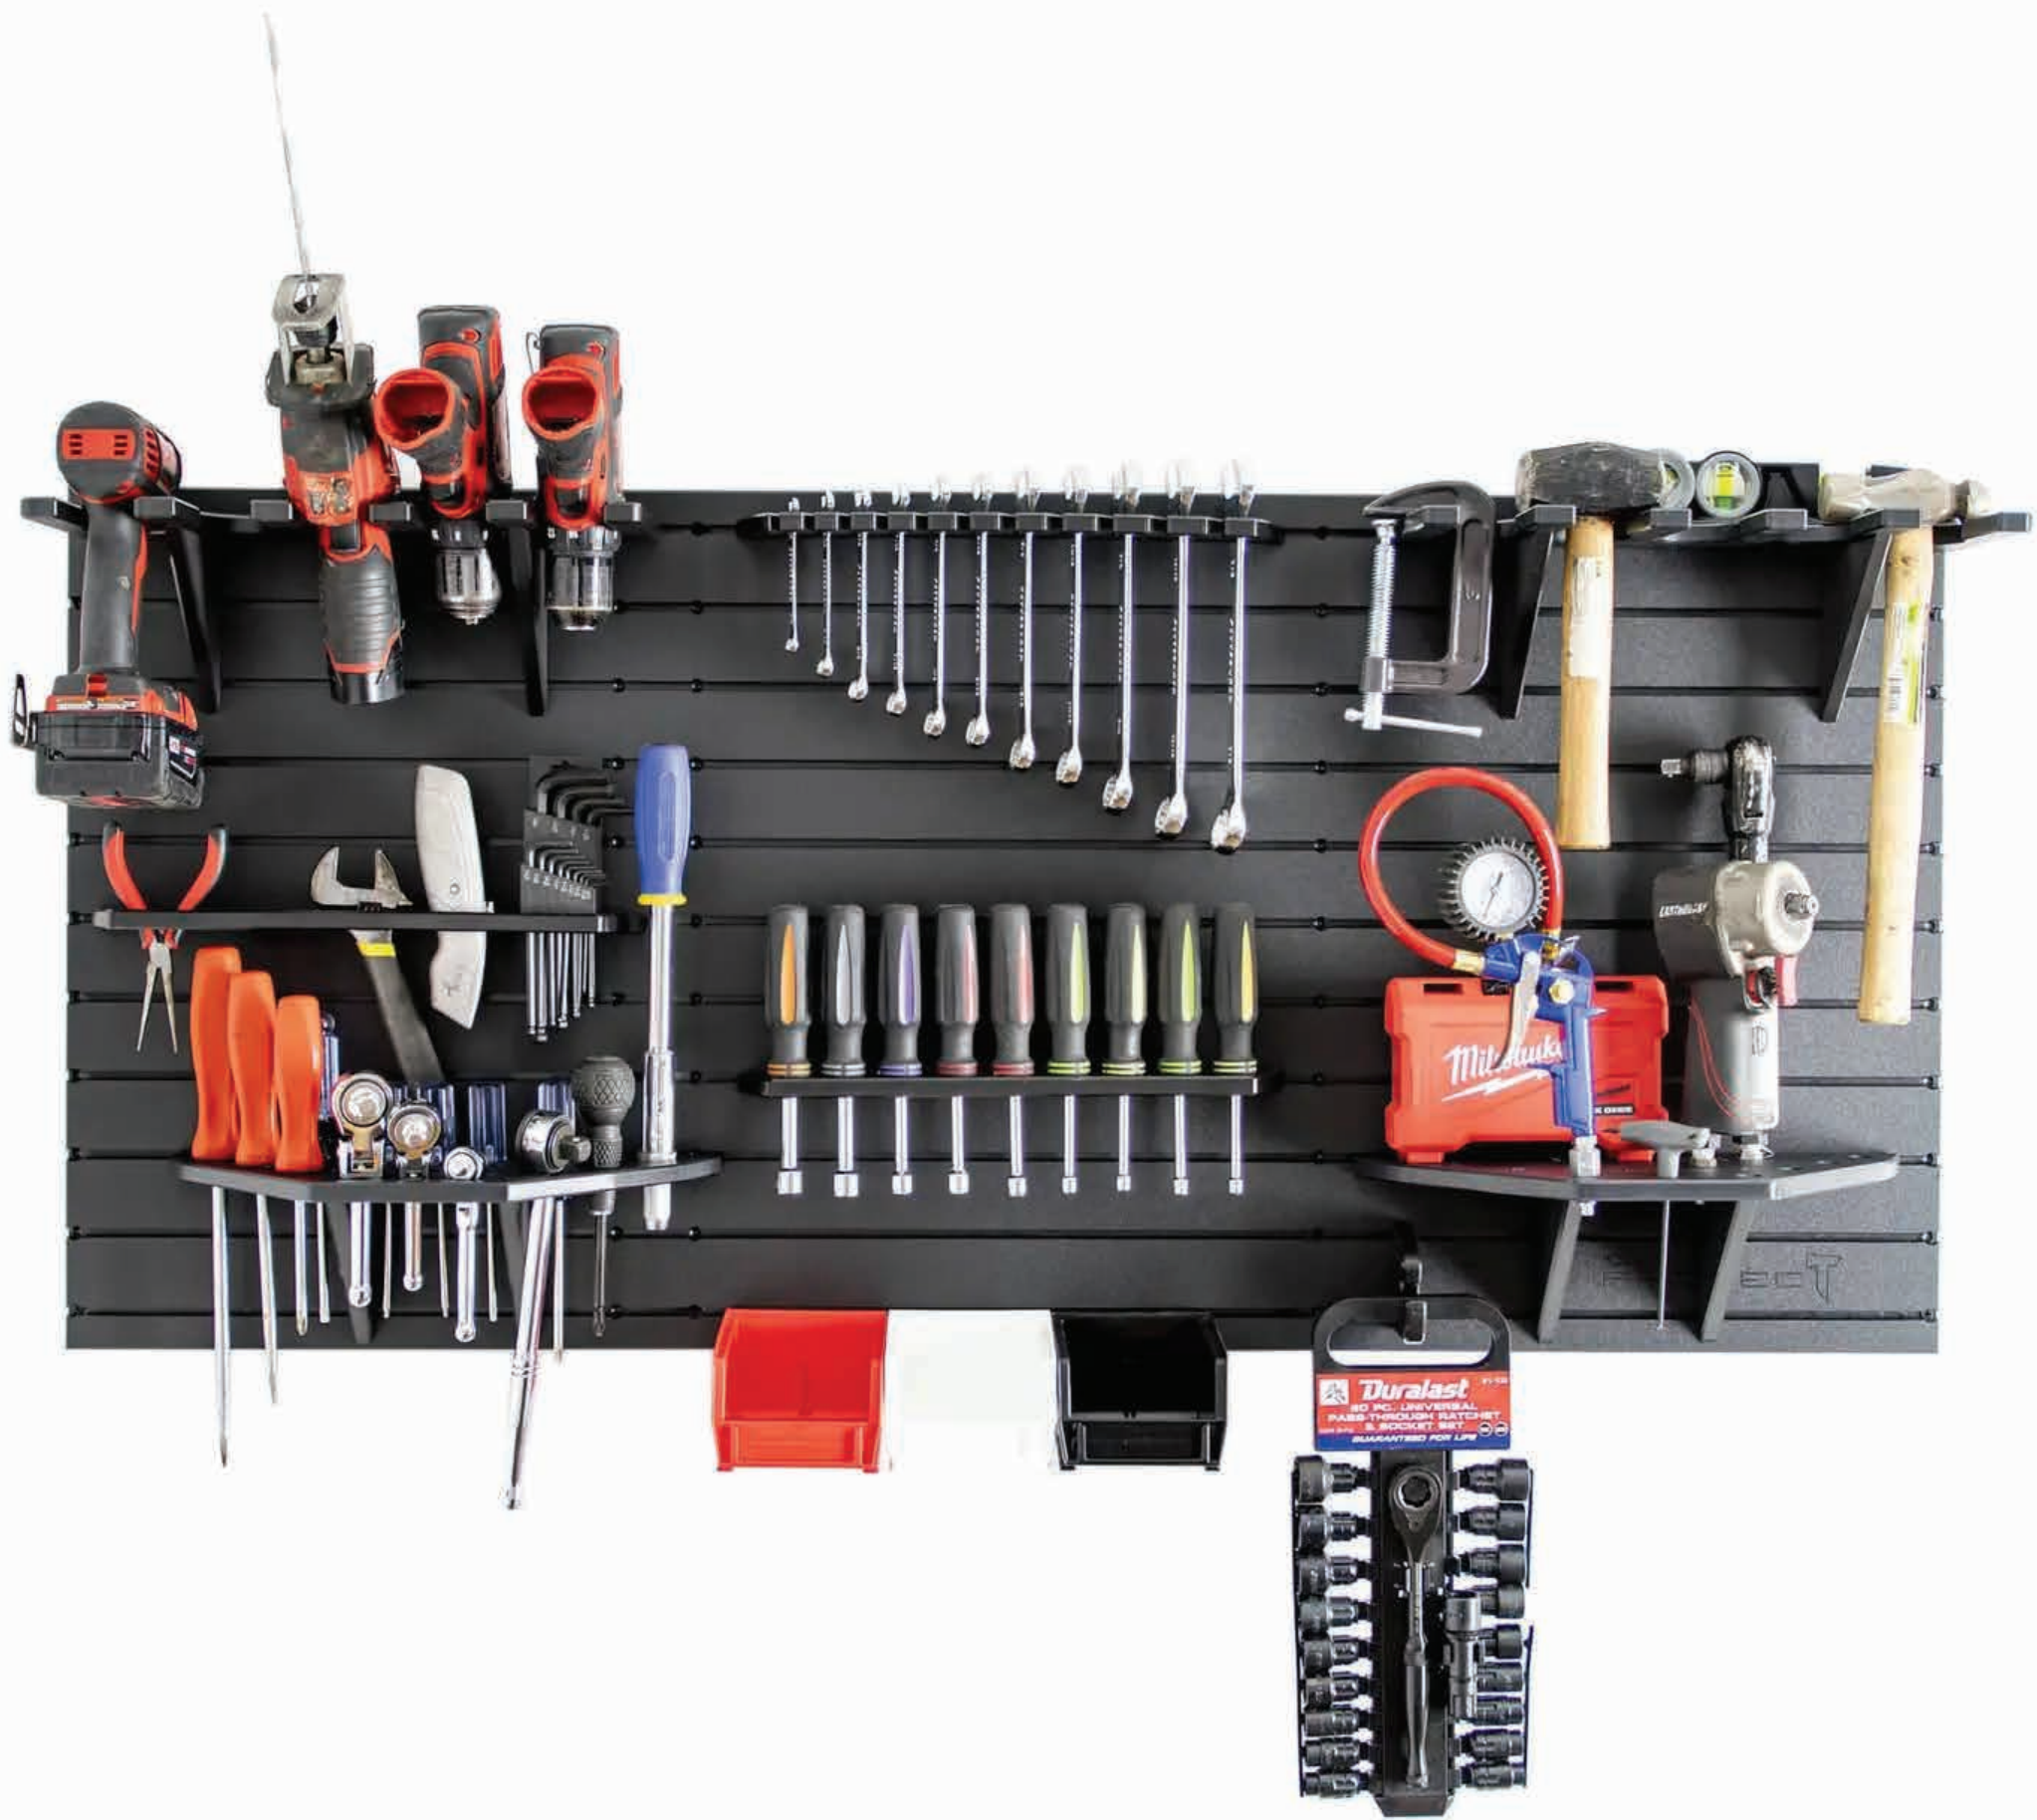

MODWALL

PACKAGES

MODWALL

Project Package

SKU: MWPROJECTPKG

Package Includes

- (1) ModWall Panel
- (2) Large Tool Racks
- (1) Small Tool Rack
- (1) Large Driver Rack
- (1) Small Driver Rack
- (1) Air Tool Rack
- (1) Wrench Rack
- (1) MWS Hook
- (3) ModWall Rack Bin Set
- (3 black Uline bins)