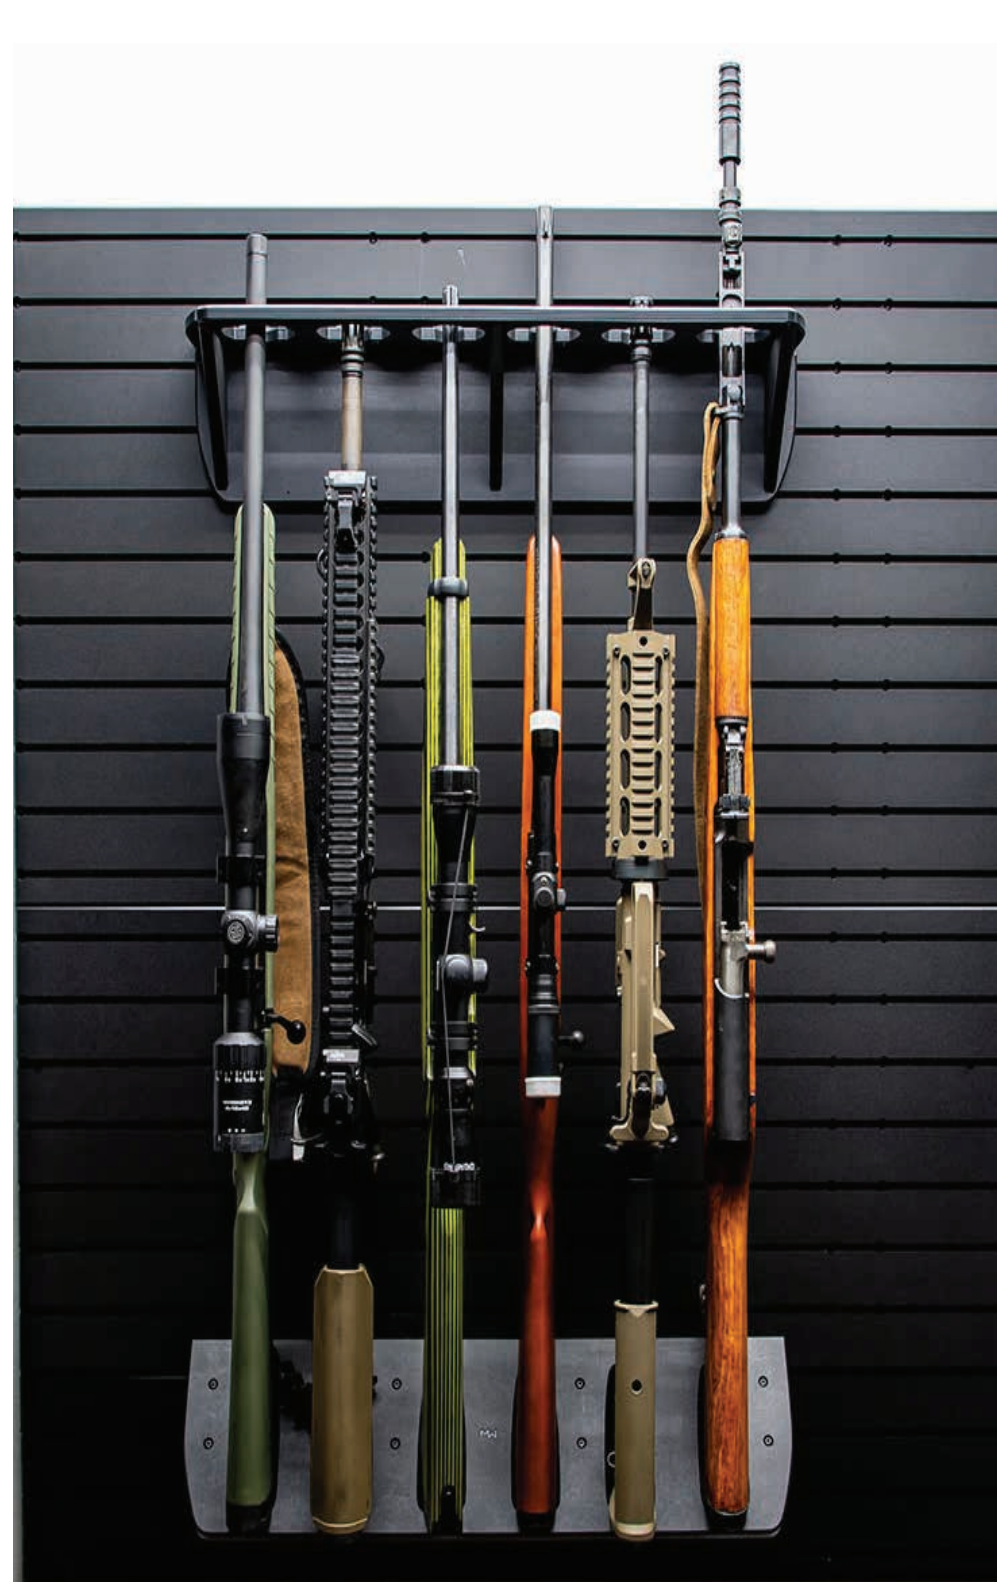

SKU: MWSVR

MODWALL

Single Vertical Rifle Rack Magazine

SKU:MWSVRM

MODWALL

Dual Vertical Rifle Rack

SKU: MWVRACK2

MODWALL

Vertical Rifle Rack Six

SKU: MWVRACK6

DIRECT-TO-WALL SOLUTIONS

MODWALL Nano Mounts

SKU: MWNANO1

SKU: MWNANO2

SKU: MWNANO4

Attach any ModWall accessory directly to your wall without a need for a Panel. This simple adapter works with all ModWall accessories and creates a unique, clean organizer and storage system.