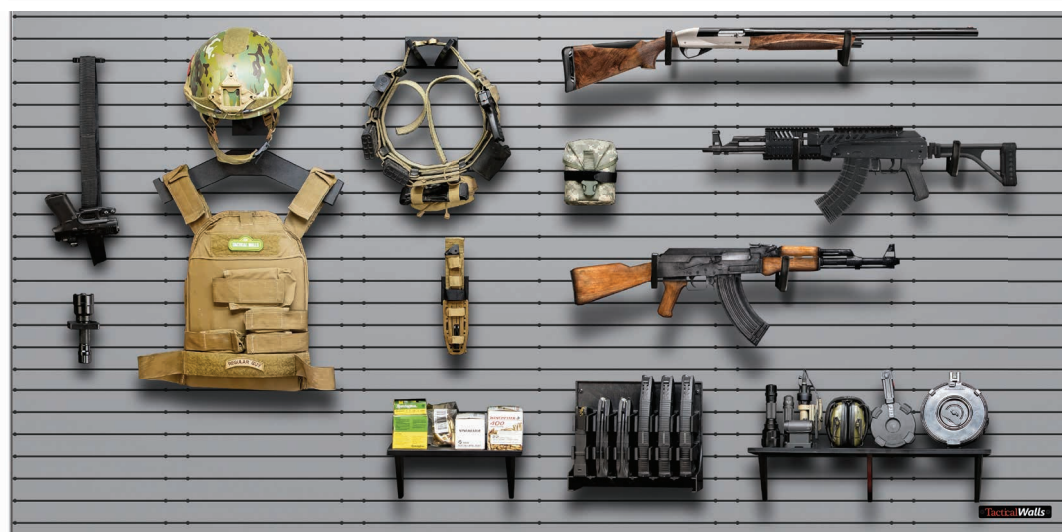

MODWALL 4' x 8' PANELS

for large rooms and contractor builds

8x4

4x8

MODWALL Over-Sized Panels

SKU: MWPANEL96X48BK
SKU: MWPANEL48X96BK

SKU: MWPANEL96X48GREY
SKU: MWPANEL48X96GREY

SKU: MWPANEL96X48TAN
SKU: MWPANEL48X96TAN