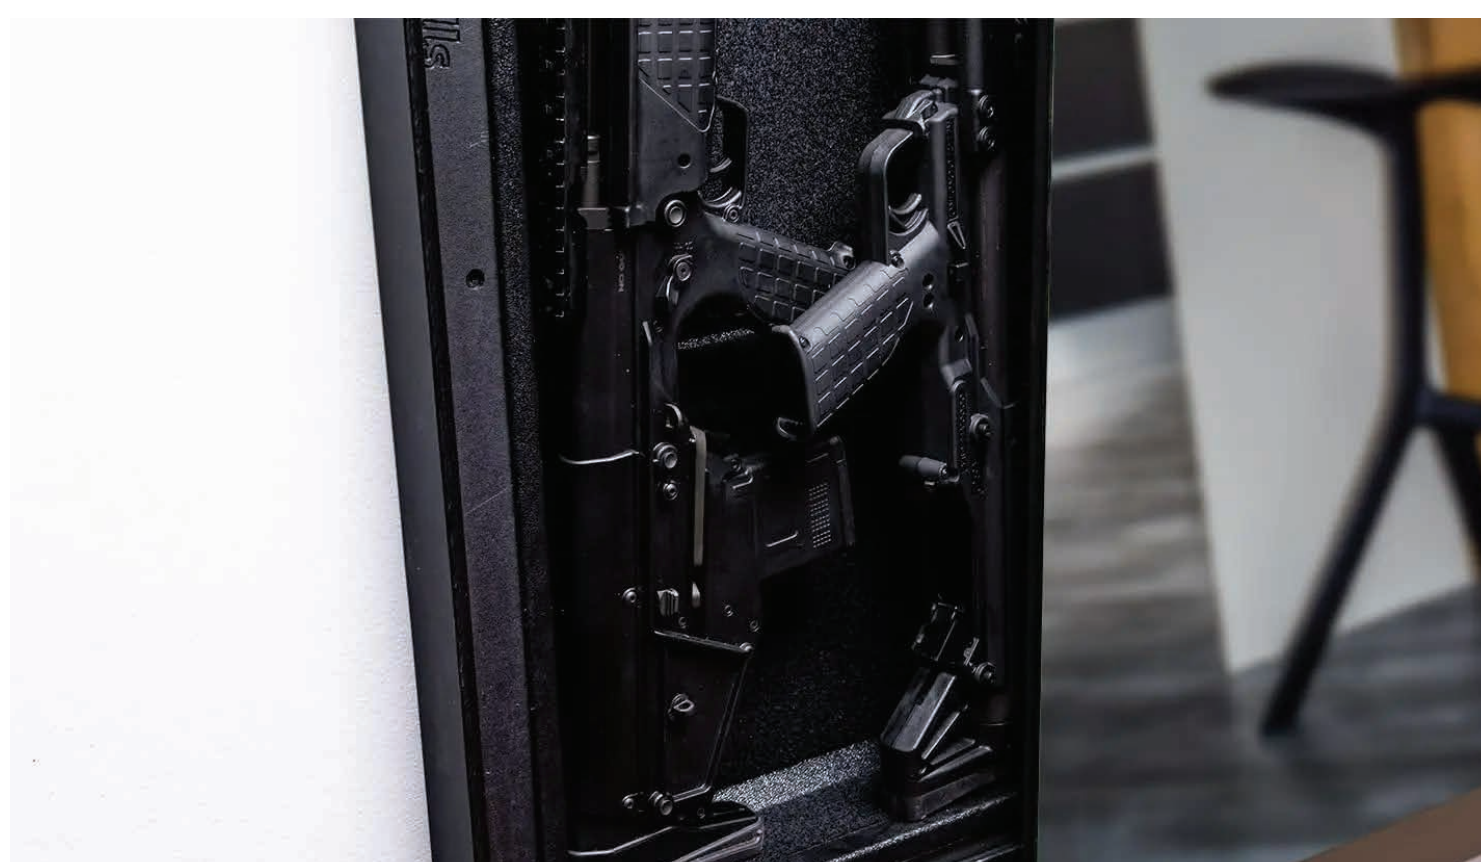

CONCEALMENT FURNITURE

1440 Frameless Mirror

SKU: BM1440FM

Includes

1440 Frameless Concealment Mirror

1440 Insert

3 Large Retention Magnets

Installation hardware and instructions