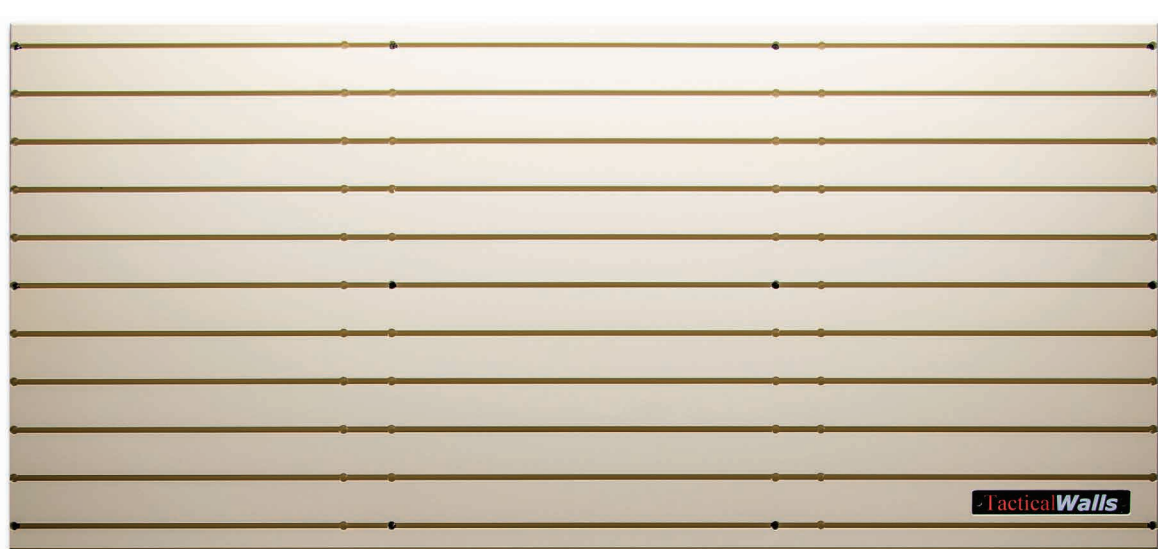

SKU: MWPANELTAN

SKU: MWPANELTANRED
SKU: MWPANELTANBLUE
SKU: MWPANELTANGREEN