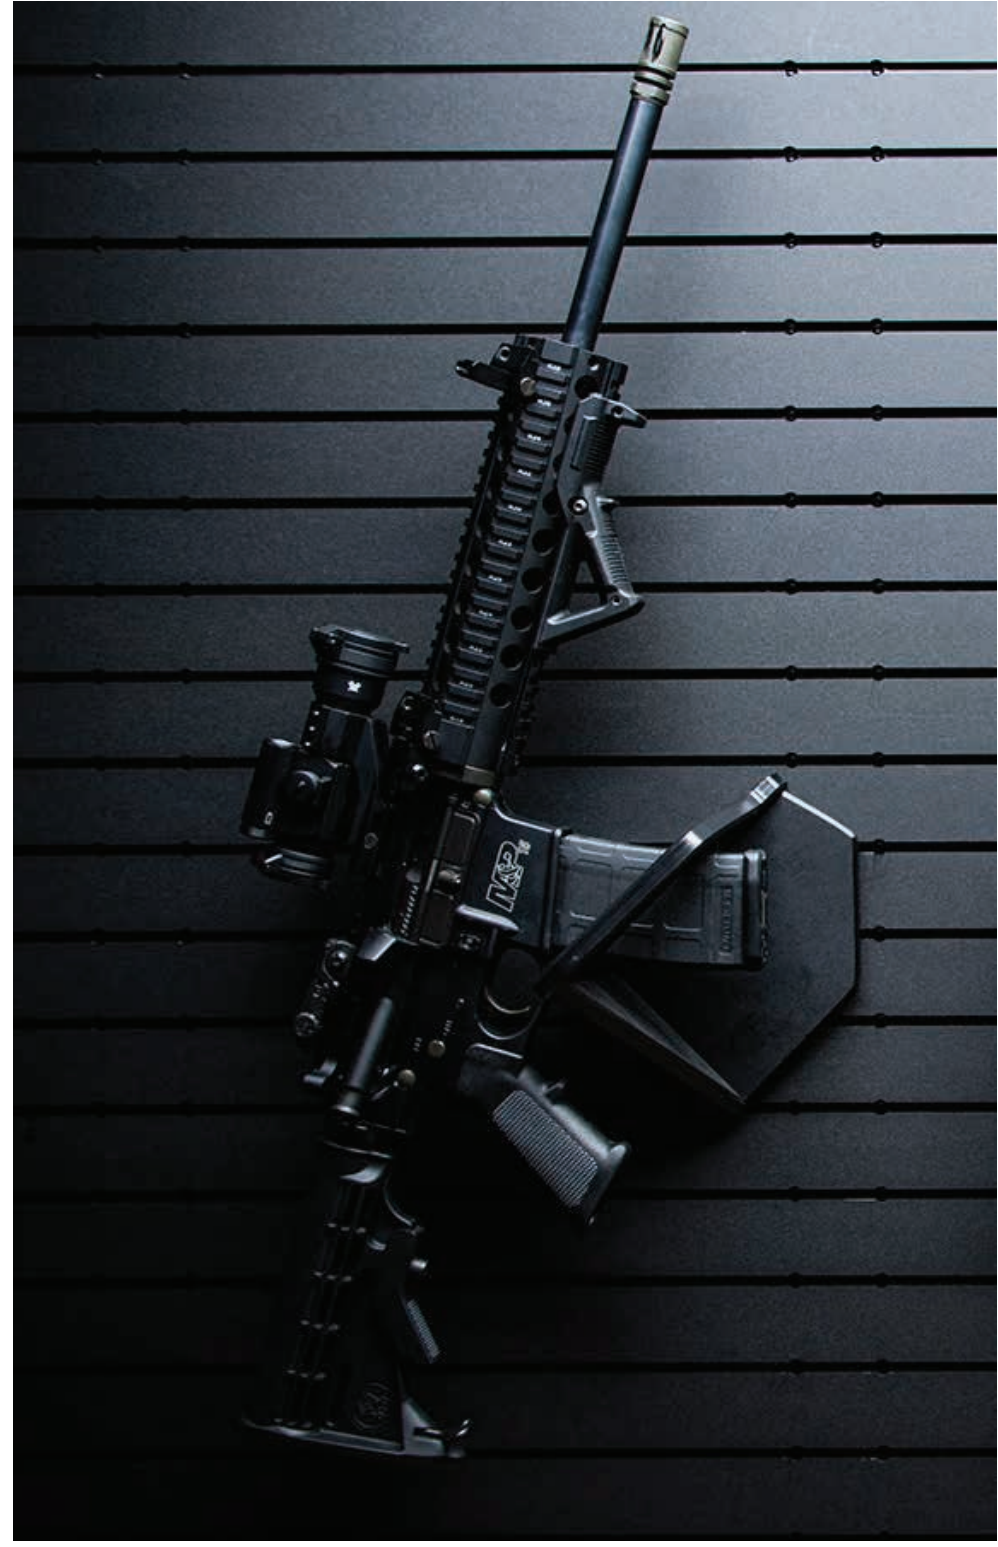

SKU: MWSVR

MODWALL

Single Vertical Rifle Rack Magazine

SKU:MWSVRM

MODWALL

Dual Vertical Rifle Rack

SKU: MWVRACK2

MODWALL