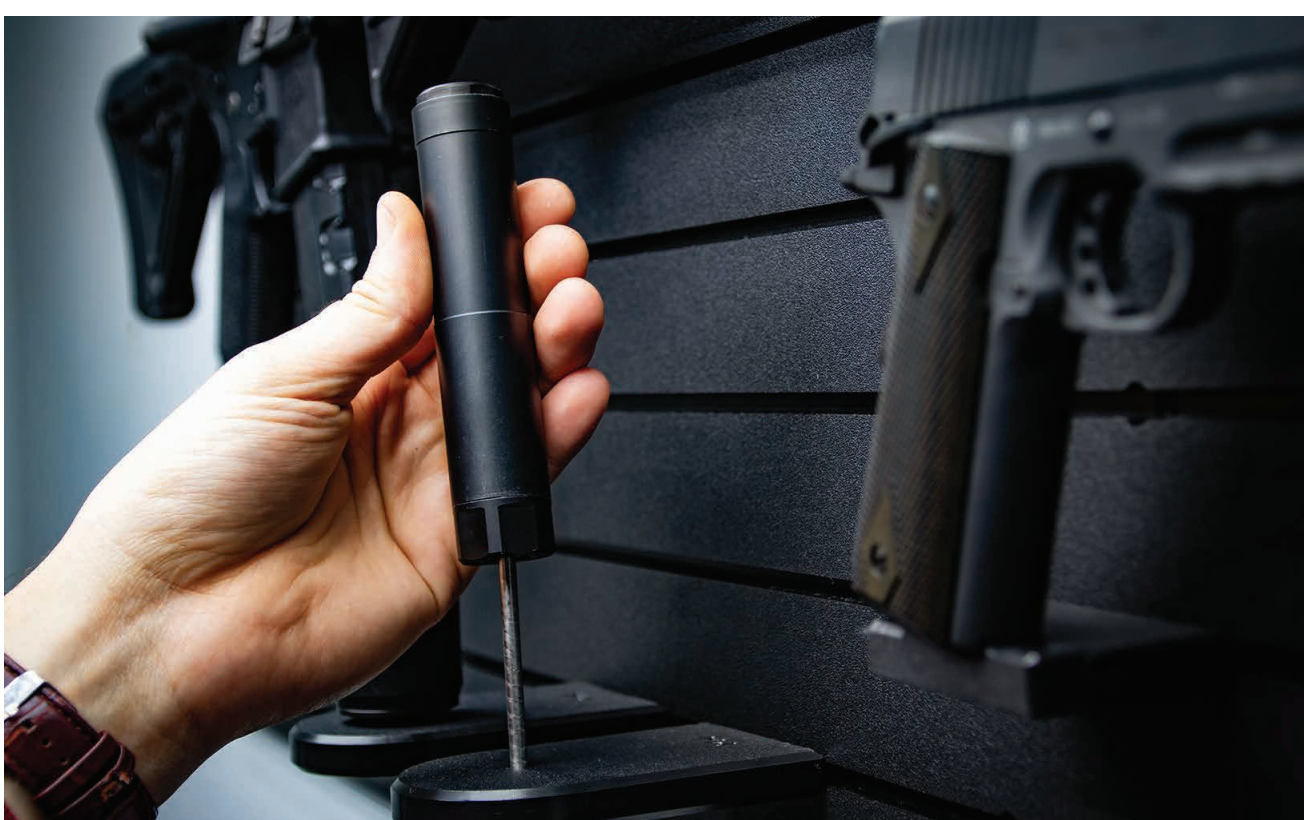

MODWALL Handgun Rack

SKU: MWHANDGNRK

MODWALL

Multi-Rifle Hangers

SKU: MWMRH

MODWALL

Multi-Pistol Hangers

SKU: MWMPH