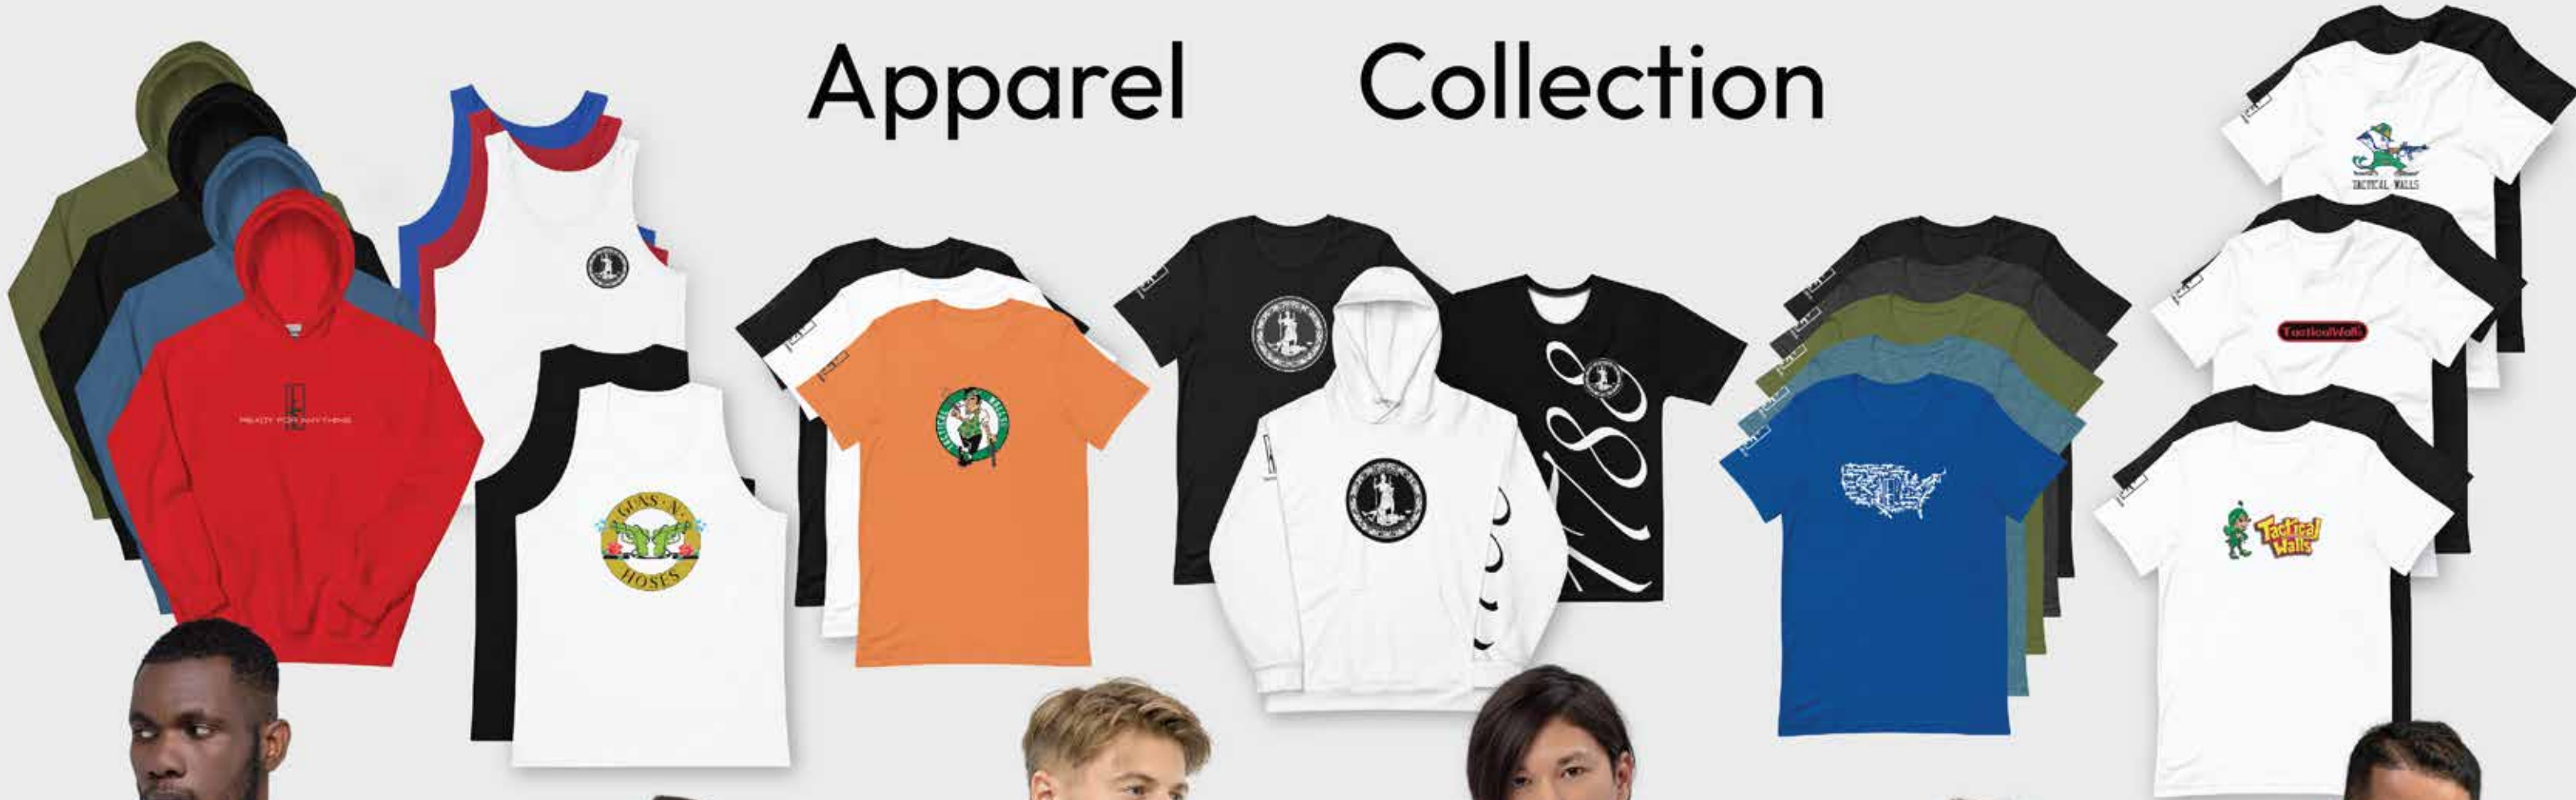

Apparel Collection