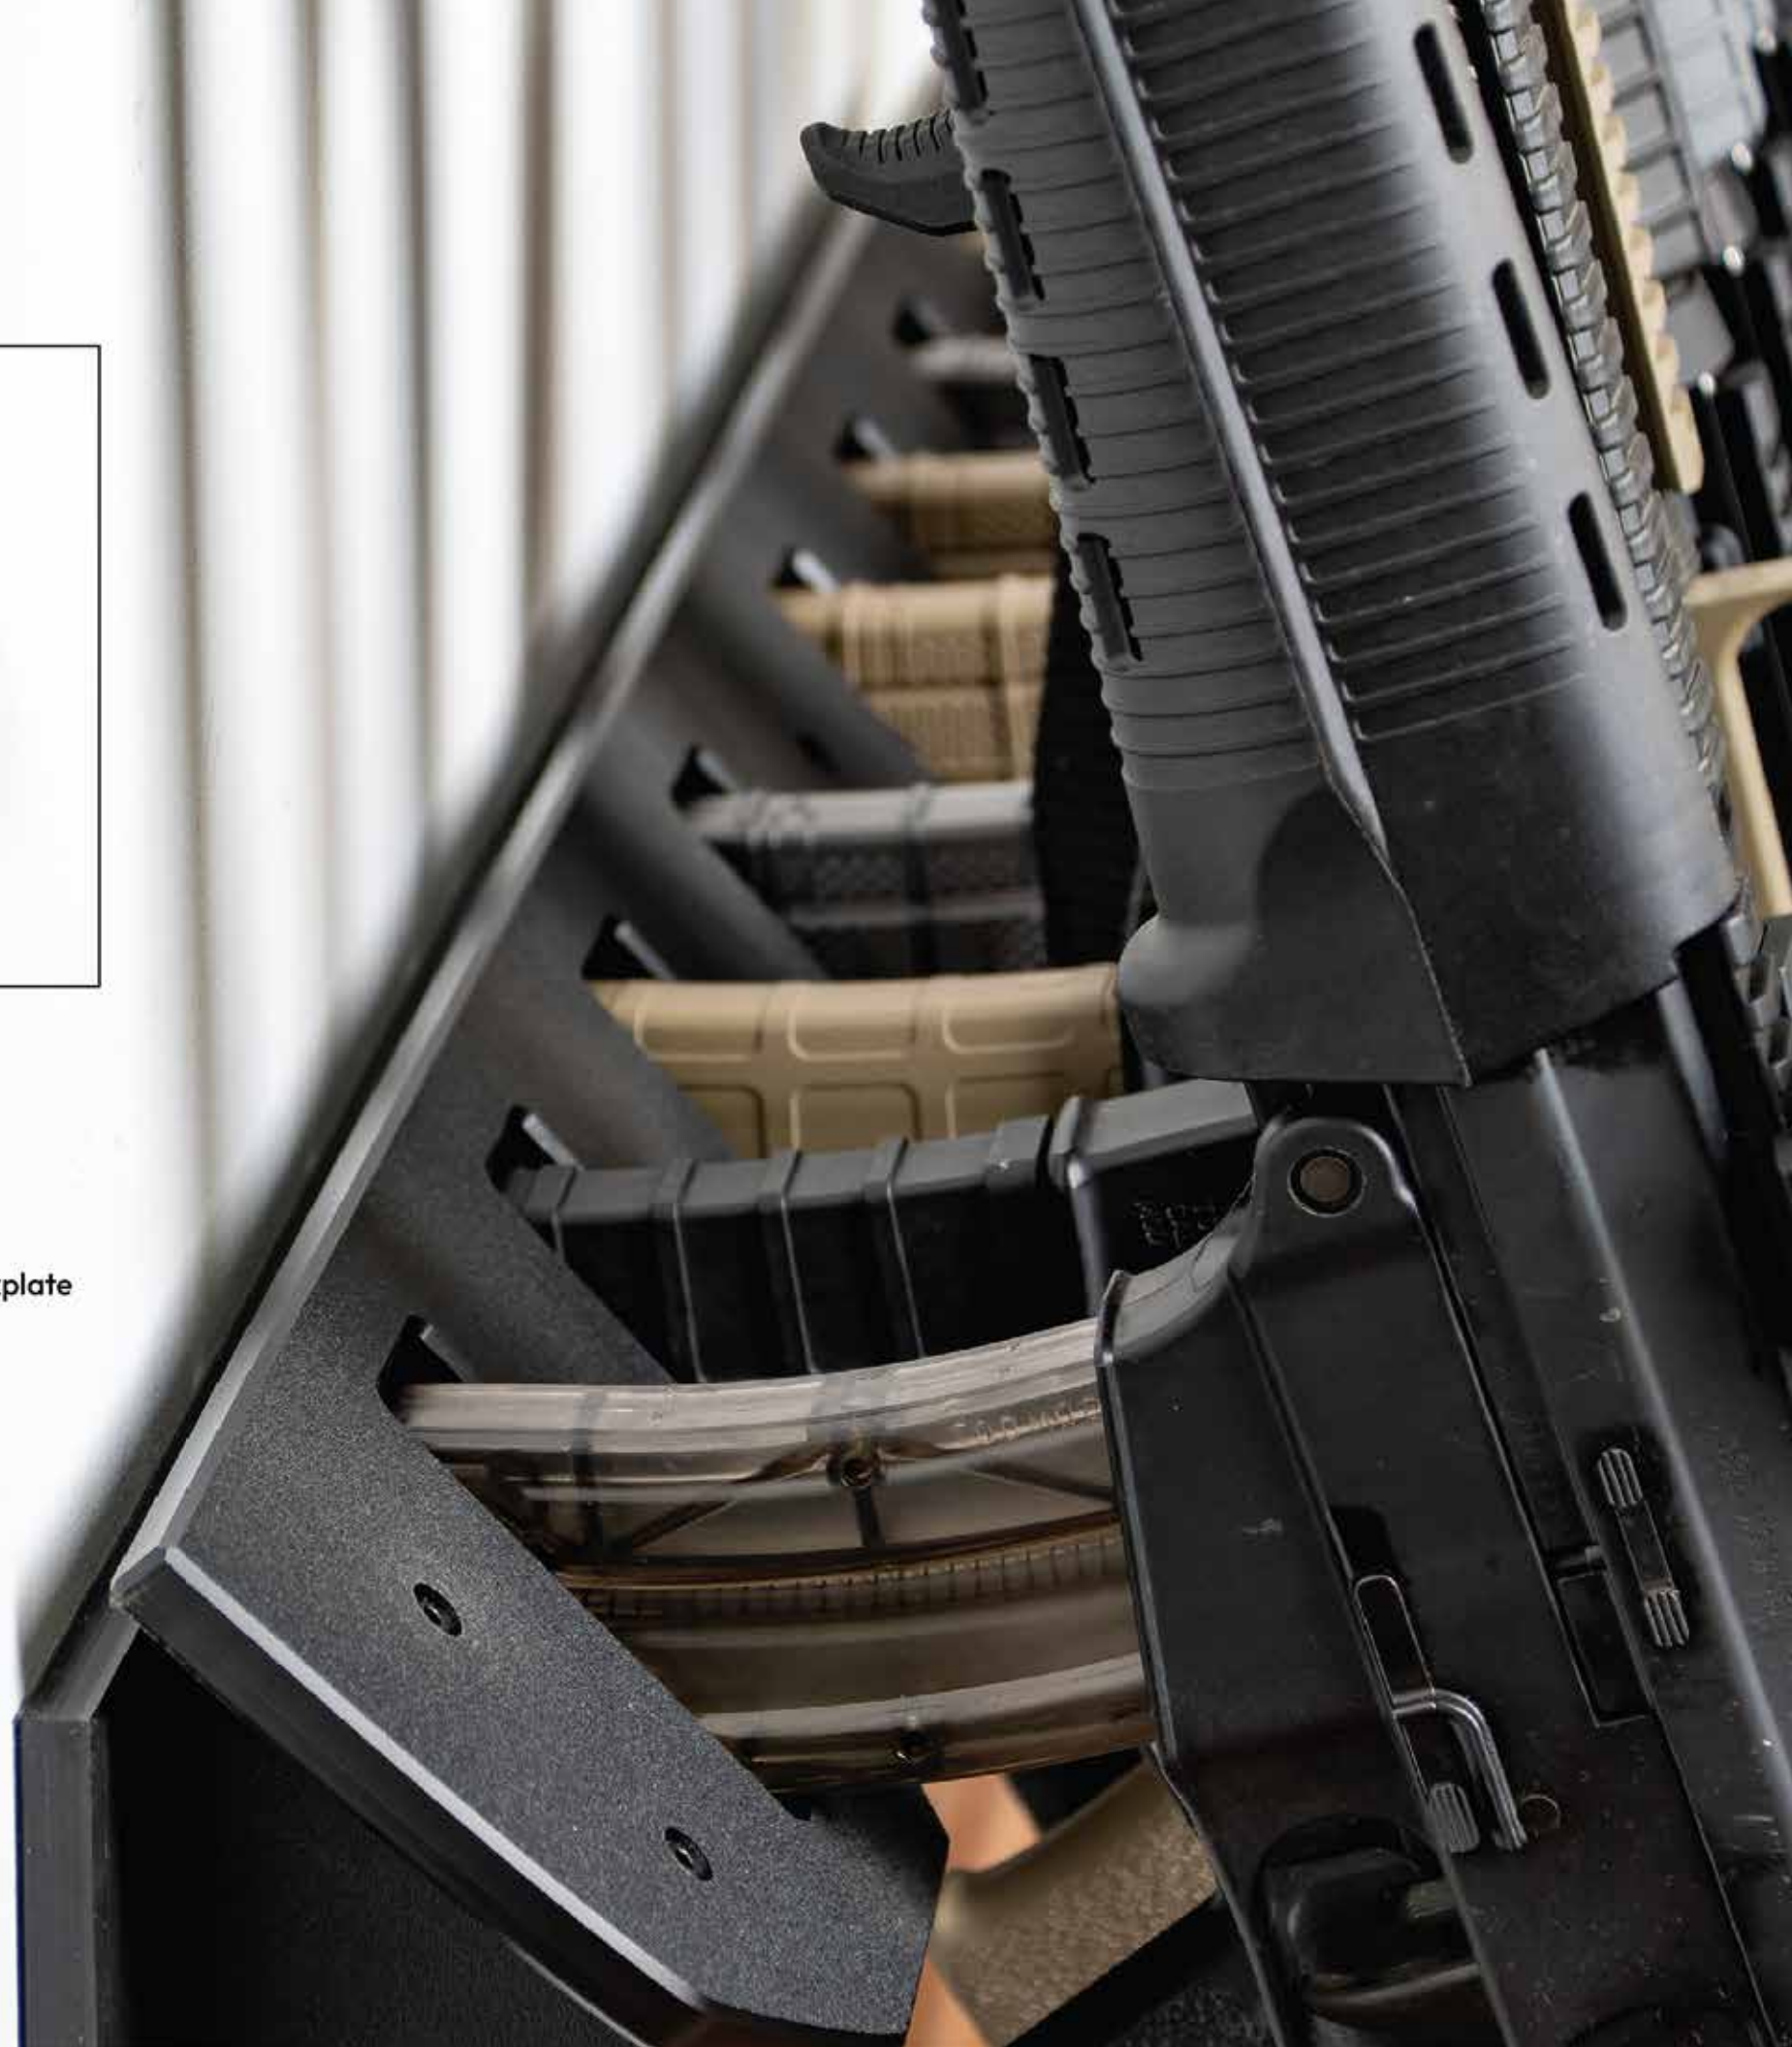

Light Shelf

Multi-Gun Rack

With Backplate

Without Backplate

Compatible with AR, AK, and larger handguns.
Rack without backplate is compatible with our ModWall Panel (sold separately).

TW Dual Shelf

Package Includes