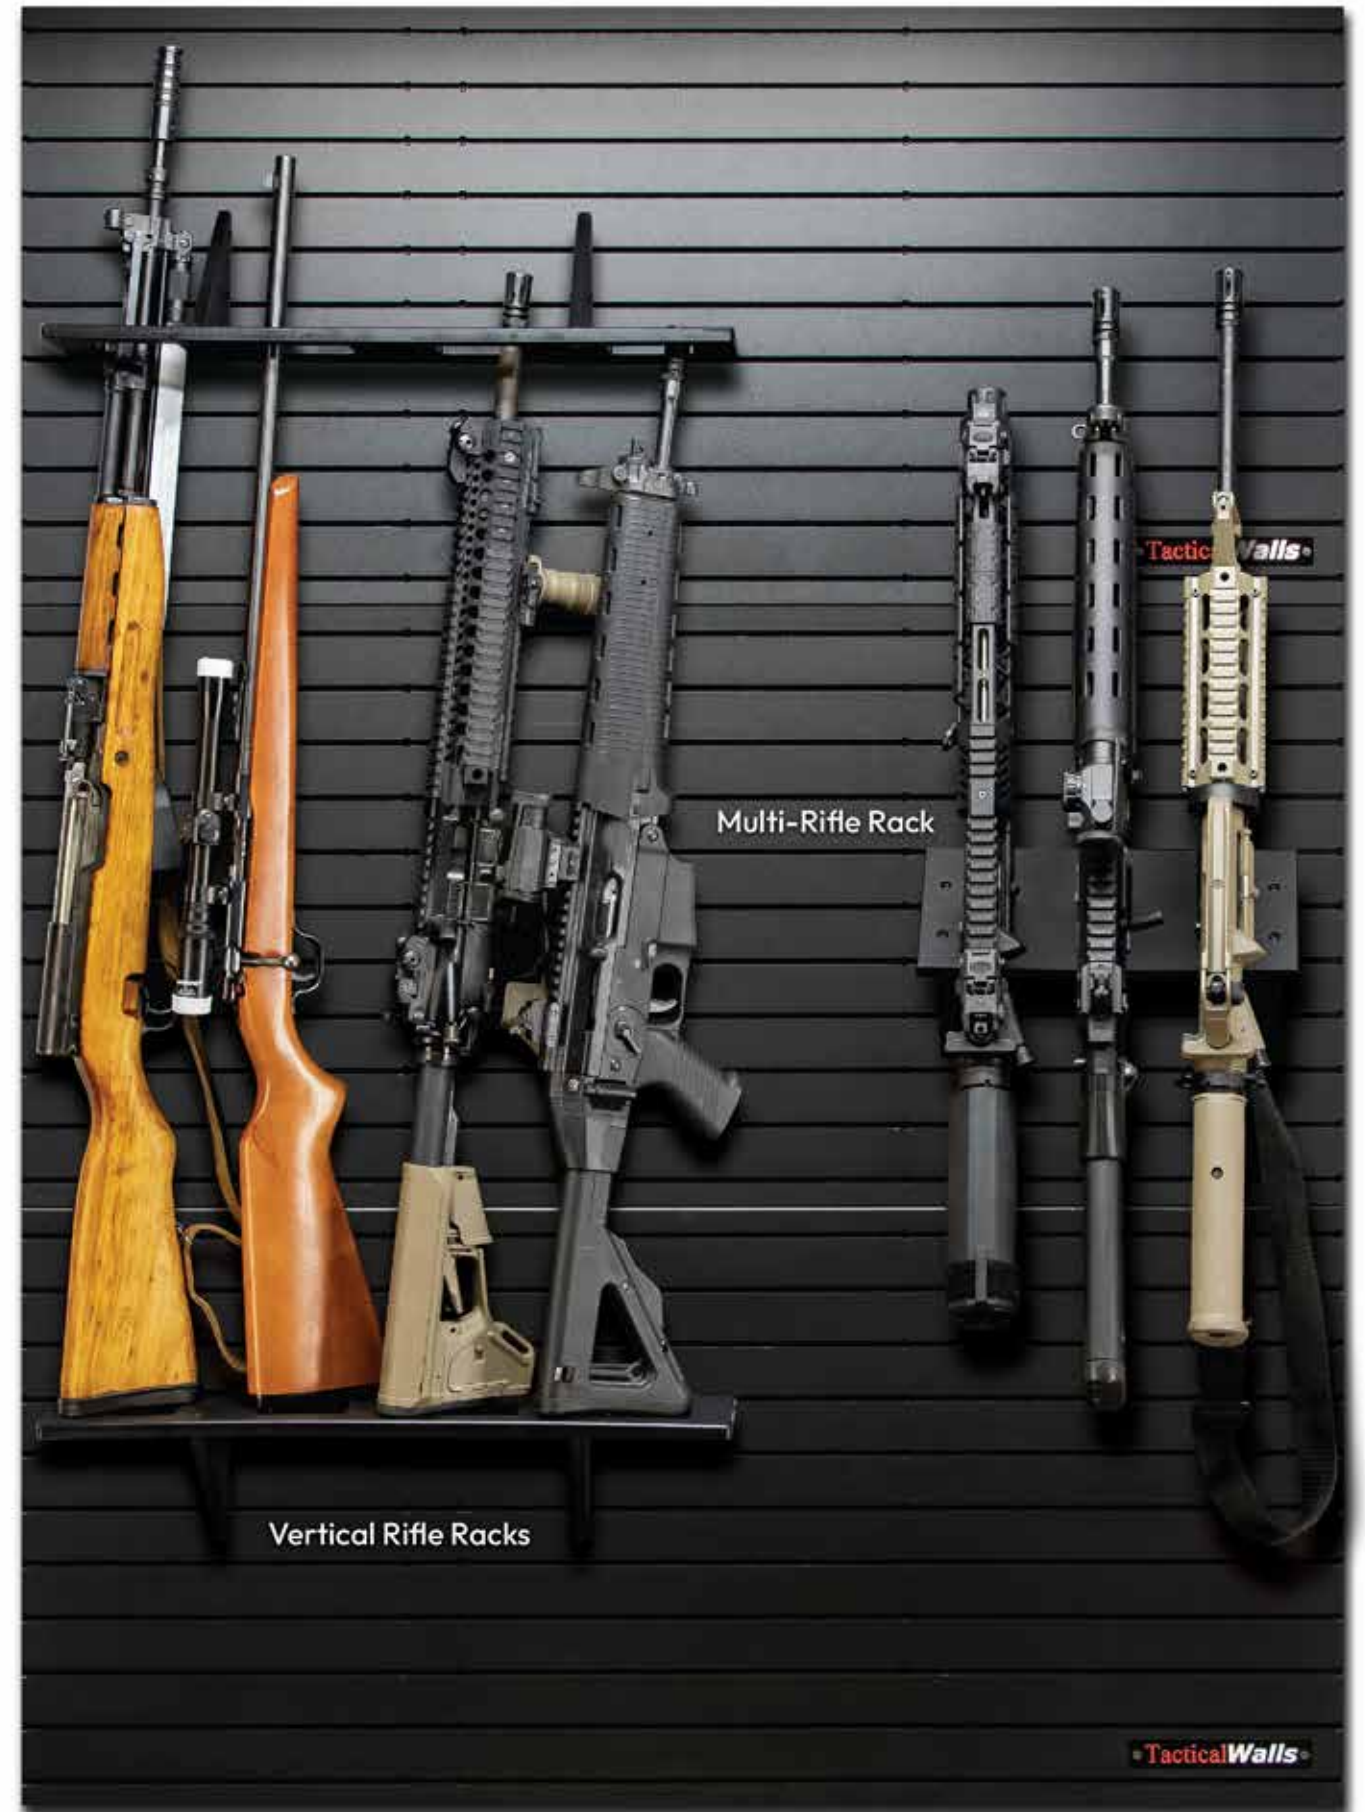

- 2 Single Stack Pistol Hangers (Left & Right Pointing)
- 1 Shotgun Shell Holder
- 1 ModWall Large Shelf
- 2 Flashlight Hangers

Also available with Hero Series Panels (see page 39)

ModWall Accessories

ModWall Panels

Badged and engraved panel variations available at the same price.

Panel dimensions: 48" x 22" x 0.5"

Multi-Rifle Rack

Vertical Rifle Racks

Horizontal Rail Racks

Horizontal Rifle/Shotgun Racks

Single Pistol Hangers (L/R)