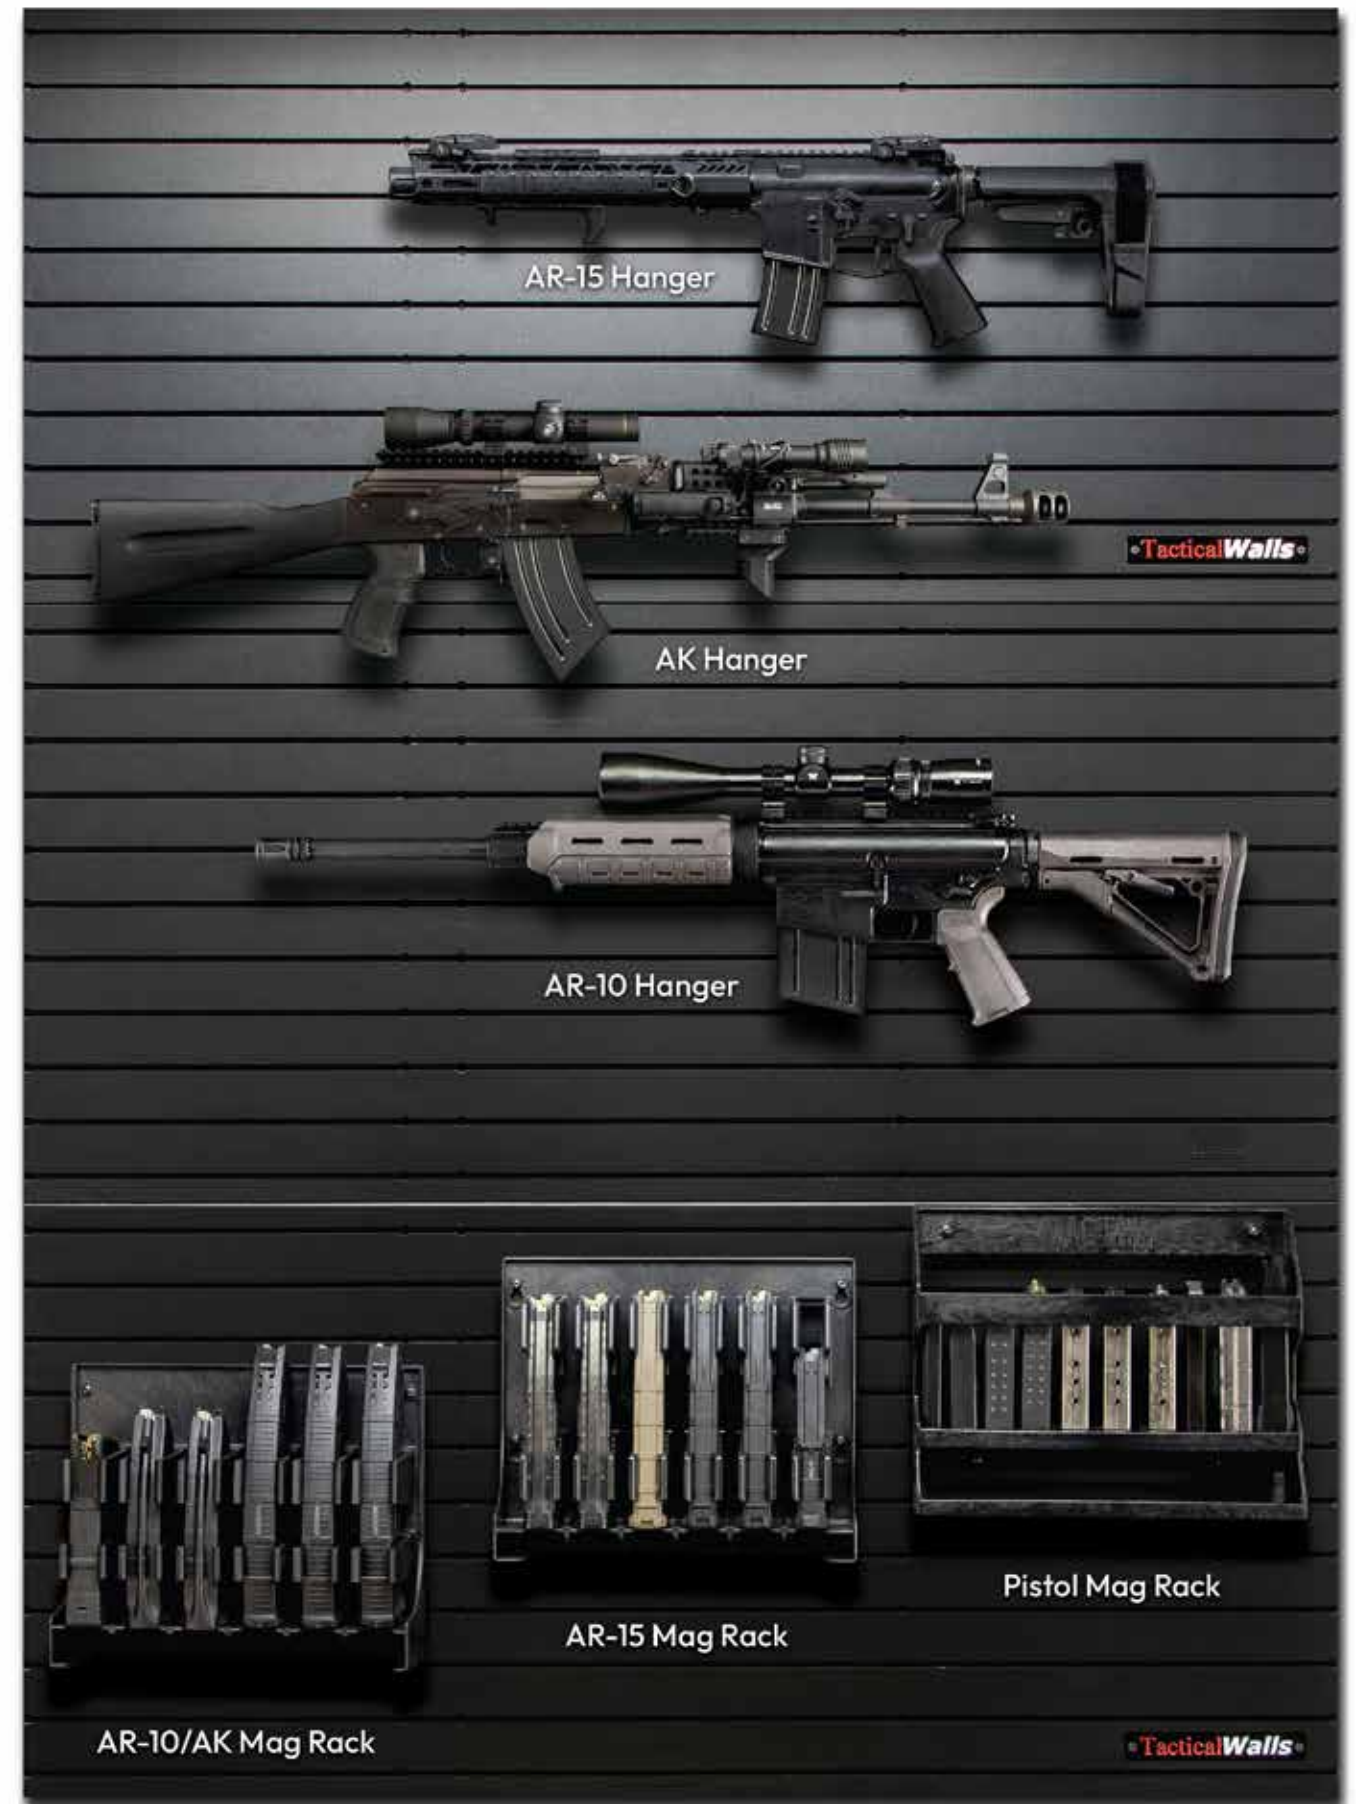

AR-15 Hanger

AK Hanger

AR-10 Hanger

AR-10/AK Mag Rack

AR-15 Mag Rack

Pistol Mag Rack

TacticalWalls