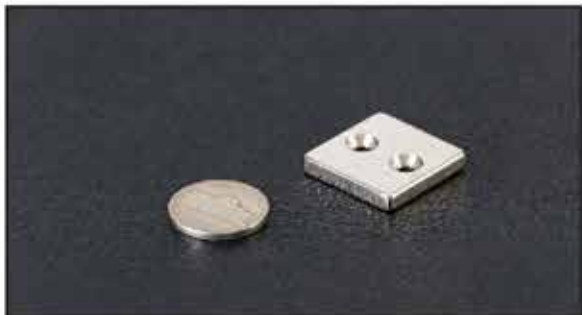

Small Magnets