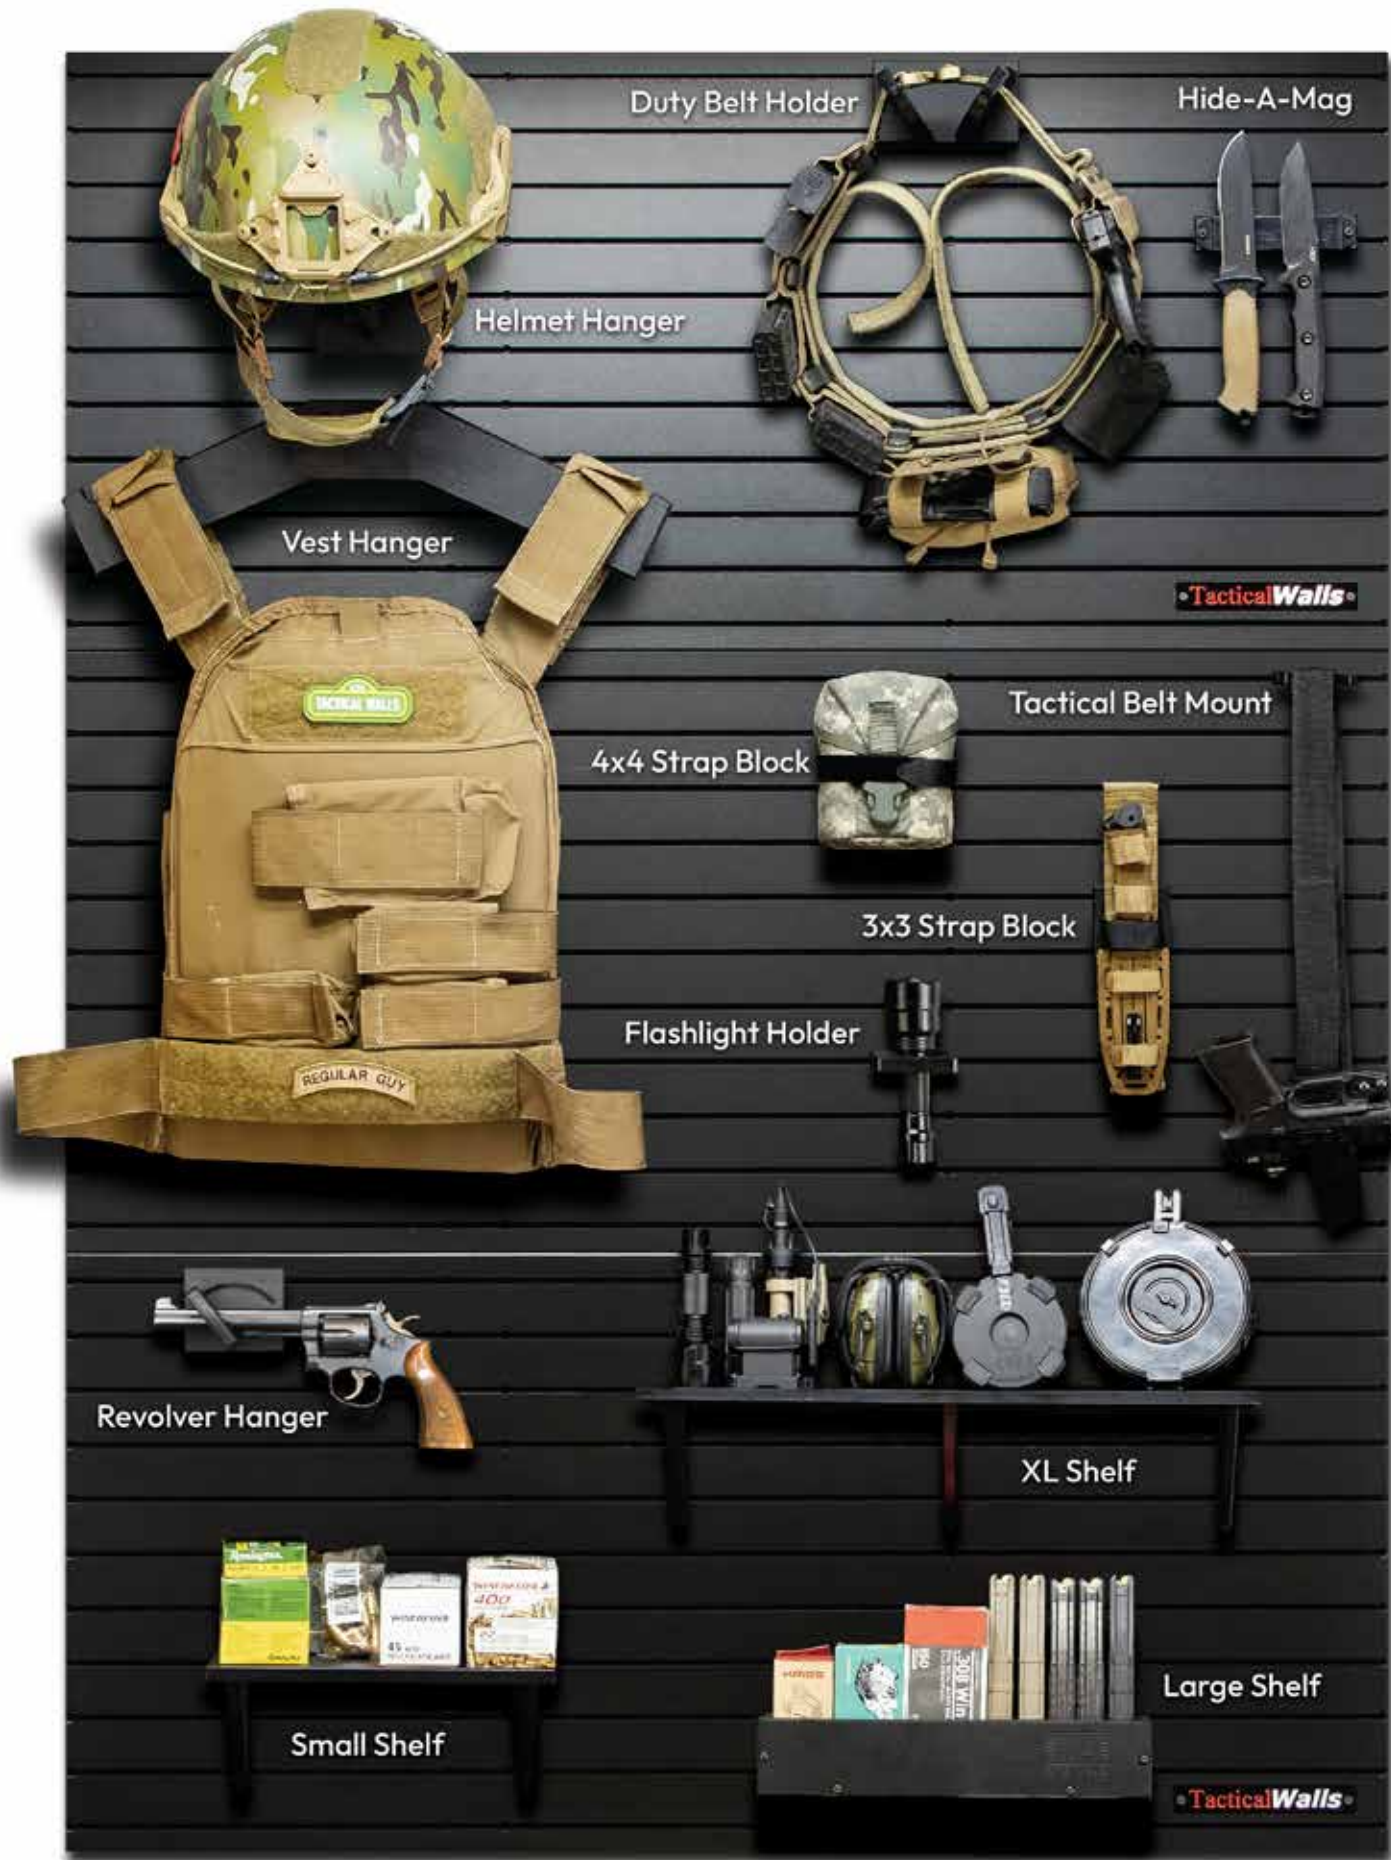

MidMod

Available for shotguns, rifles, and rifles with rails; AR10/AK and AR15 Mag Racks.