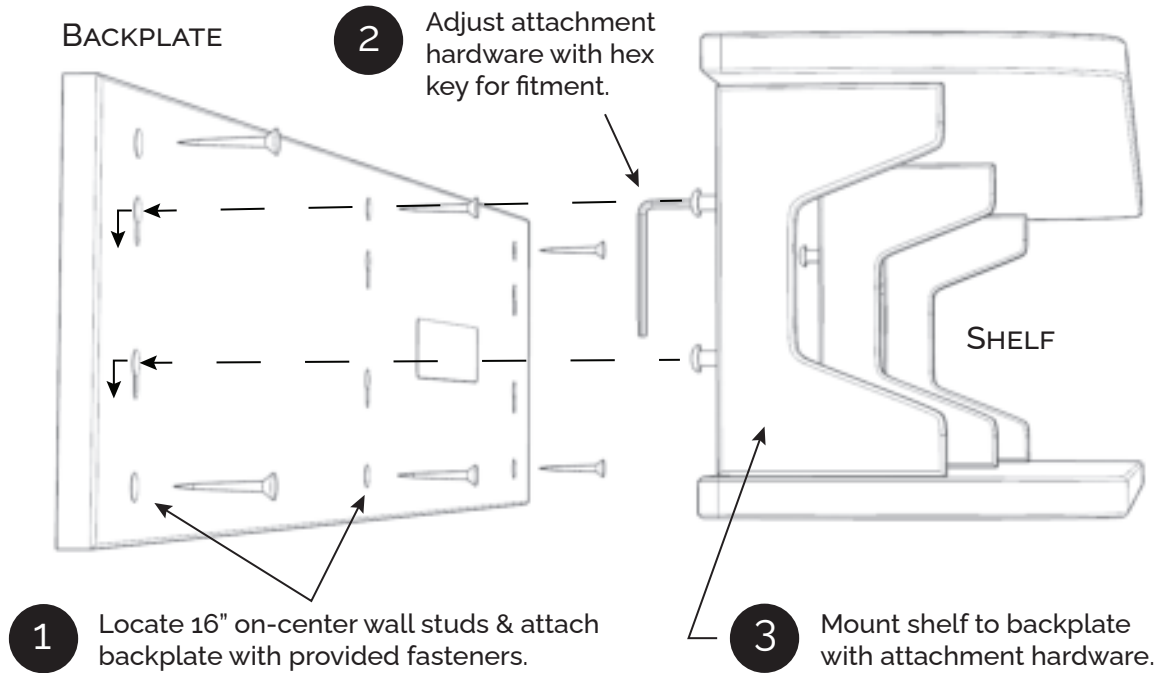

## DUAL SHELF INSTALLATION

*When attaching backplate to wall, use a studfinder for fastening hardware. Use a level for alignment.*

Share your setup with us and the world!

support@tacticalwalls.com

TACTICALWALLS.COM