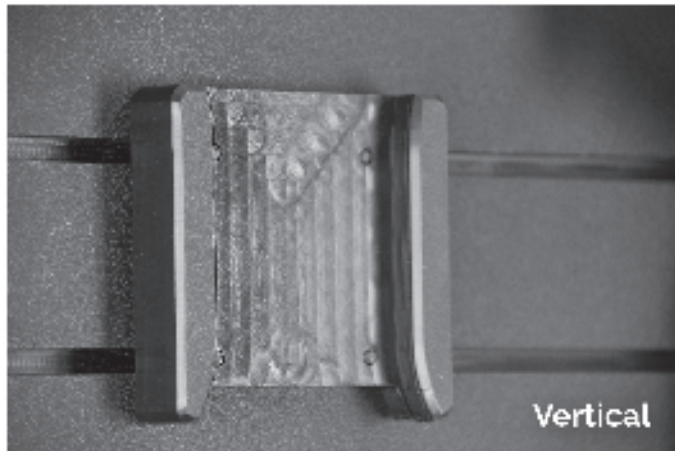

TacticalWalls[®]

The QLS Holster Mount is a modular ModWall system designed for Safariland Quick Locking Systems for multiple positions and preferences.

- 1) Turn it 90 degrees and the holster can be mounted horizontally for your convenience
- 2) Flip it 180 degrees, the mount will keep your holster clipped in or attached unlocked
- 3) Pinch the holster locking tabs to release the holster from the mount for easy access.