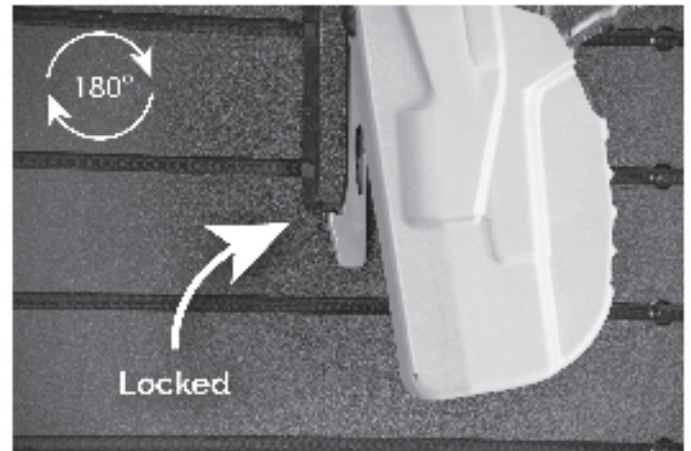

TacticalWalls[®]

The QLS Holster Mount is a modular ModWall system designed for Safariland Quick Locking Systems for multiple positions and preferences.

- 1) Turn it 90 degrees and the holster can be mounted horizontally for your convenience
- 2) Flip it 180 degrees, the mount will keep your holster clipped in or attached unlocked
- 3) Pinch the holster locking tabs to release the holster from the mount for easy access.