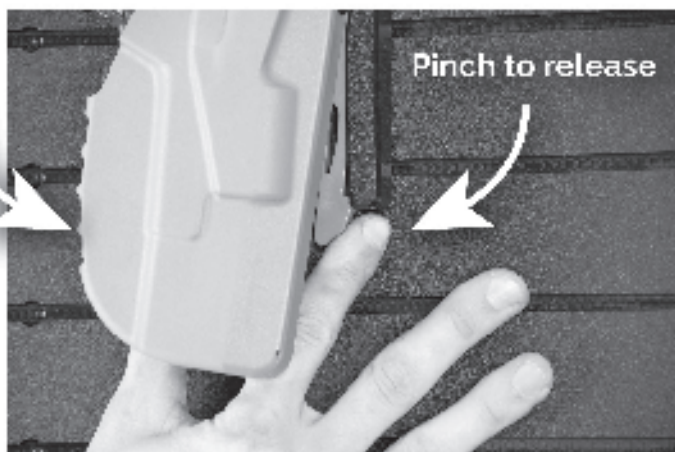

TacticalWalls[®]

The QLS Holster Mount is a modular ModWall system designed for Safariland Quick Locking Systems for multiple positions and preferences.

- 1) Turn it 90 degrees and the holster can be mounted horizontally for your convenience
- 2) Flip it 180 degrees, the mount will keep your holster clipped in or attached unlocked
- 3) Pinch the holster locking tabs to release the holster from the mount for easy access.