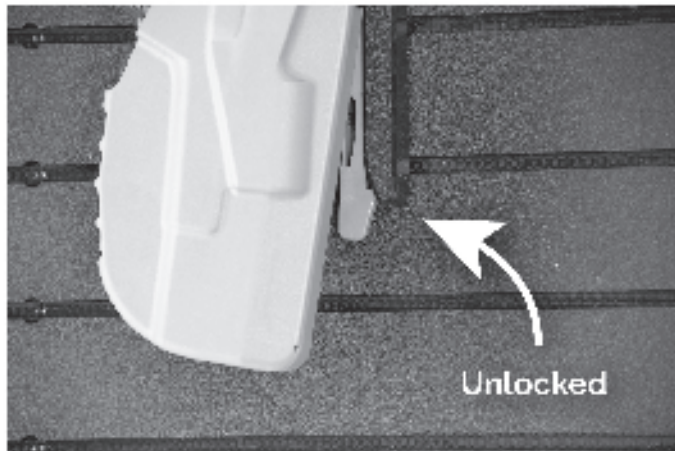

TacticalWalls[®]

The QLS Holster Mount is a modular ModWall system designed for Safariland Quick Locking Systems for multiple positions and preferences.

- 1) Turn it 90 degrees and the holster can be mounted horizontally for your convenience
- 2) Flip it 180 degrees, the mount will keep your holster clipped in or attached unlocked
- 3) Pinch the holster locking tabs to release the holster from the mount for easy access.