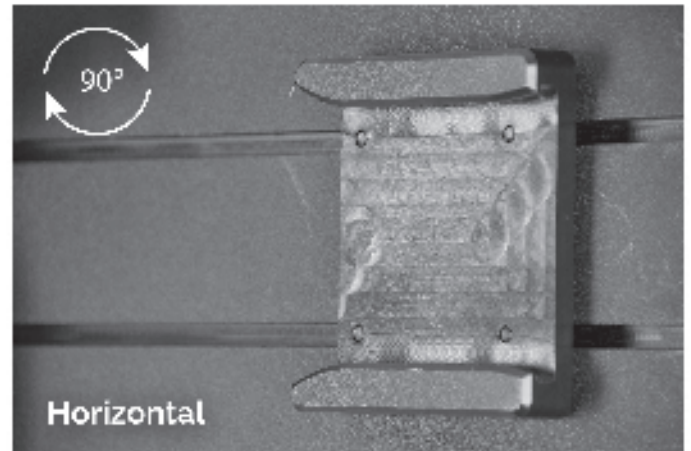

TacticalWalls[®]

The QLS Holster Mount is a modular ModWall system designed for Safariland Quick Locking Systems for multiple positions and preferences.

- 1) Turn it 90 degrees and the holster can be mounted horizontally for your convenience
- 2) Flip it 180 degrees, the mount will keep your holster clipped in or attached unlocked
- 3) Pinch the holster locking tabs to release the holster from the mount for easy access.